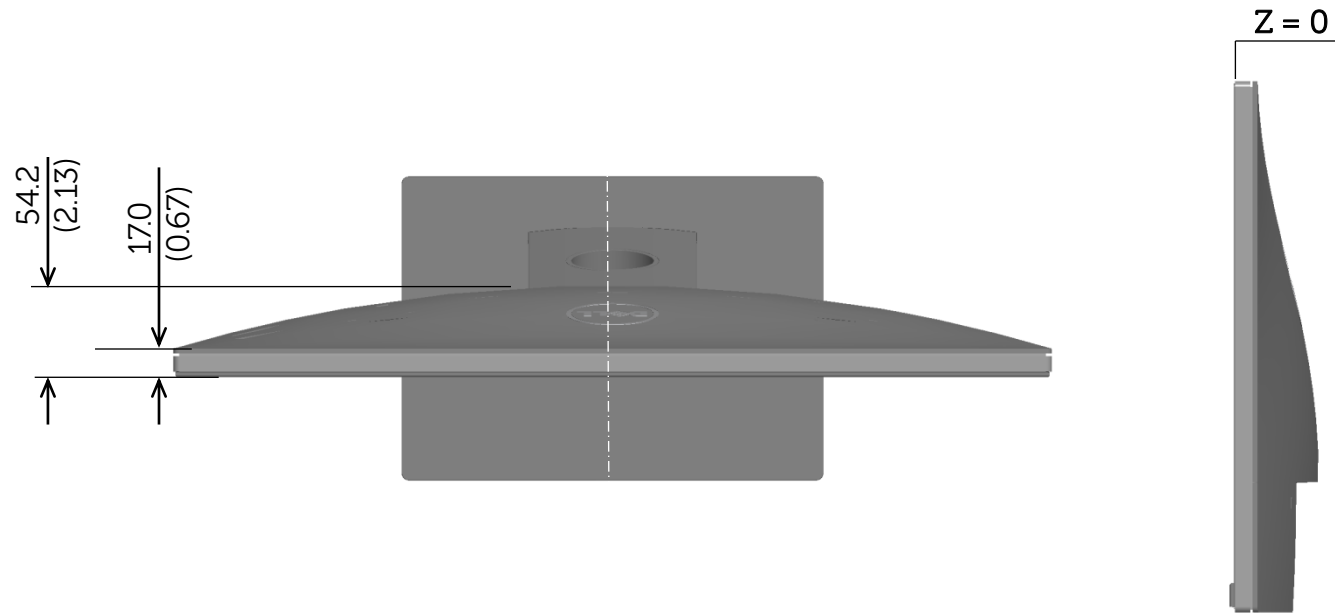

# S2216H Outline Dimension

Nominal Dimensions  
Unit: mm(inch)

Back view of Monitor without stand

# S2316H Outline Dimension

Nominal  
Dimensions  
Unit: mm(inch)

Back view of Monitor without stand