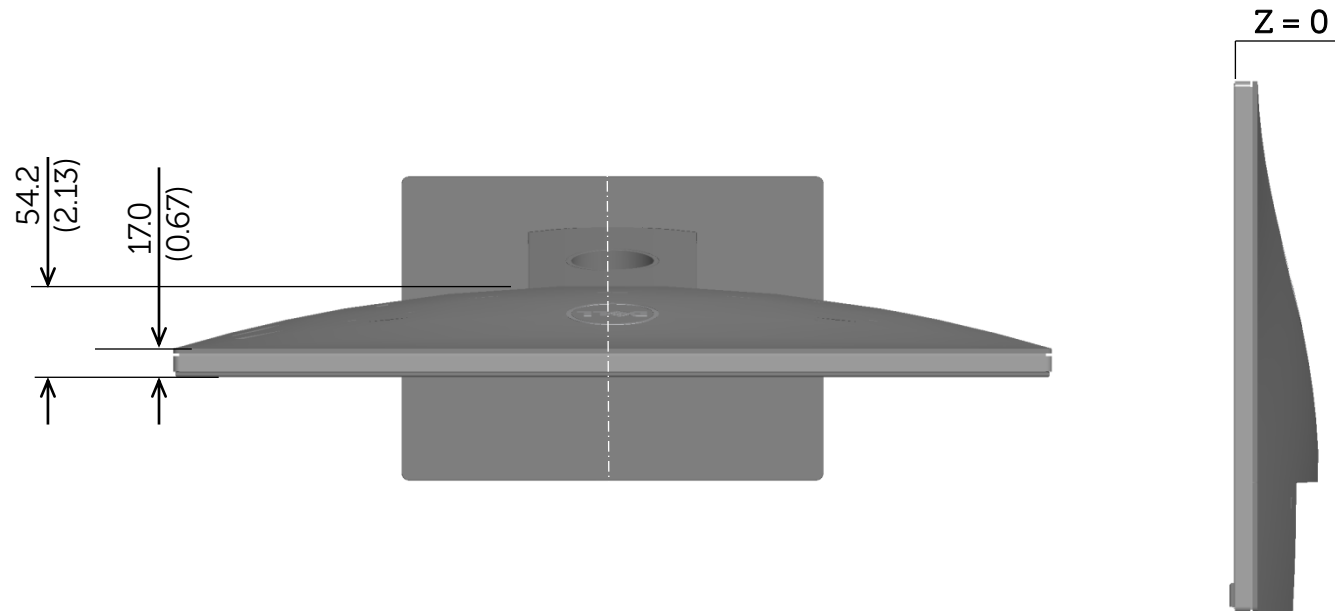

# S2216H Outline Dimension

Nominal Dimensions  
Unit: mm(inch)

Back view of Monitor without stand

# S2316H Outline Dimension

Nominal  
Dimensions  
Unit: mm(inch)

Back view of Monitor without stand